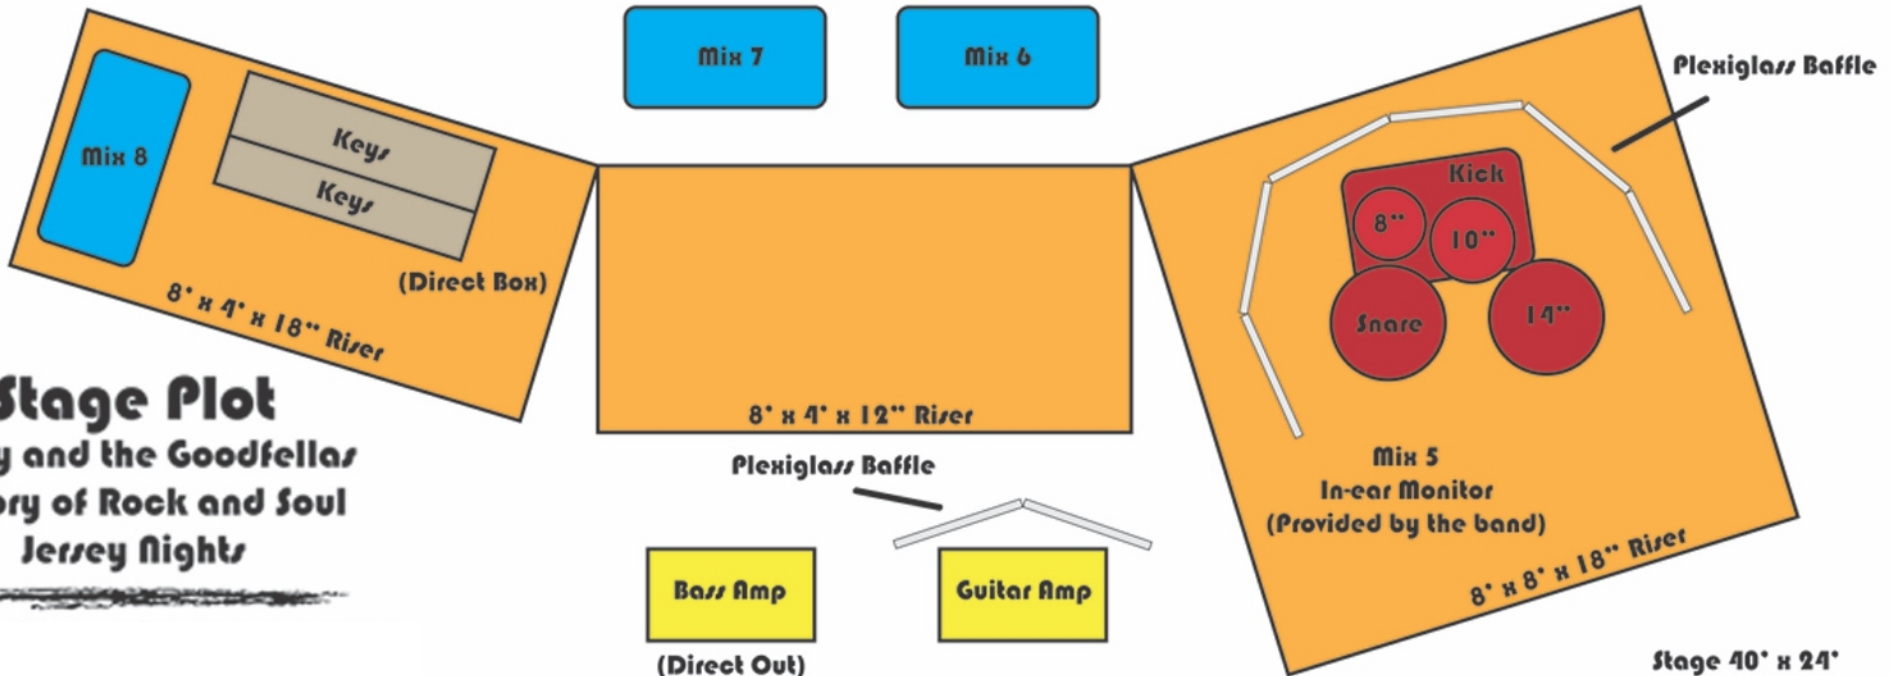

Wireless Mic 4  
Reese

Wireless Mic 3  
Joe

Wireless Mic 2  
Paul

Wireless Mic 1  
Marty

# Stage Plot

Pauly and the Goodfellas  
History of Rock and Soul  
Jersey Nights

Stage 40' x 24'  
Size varies